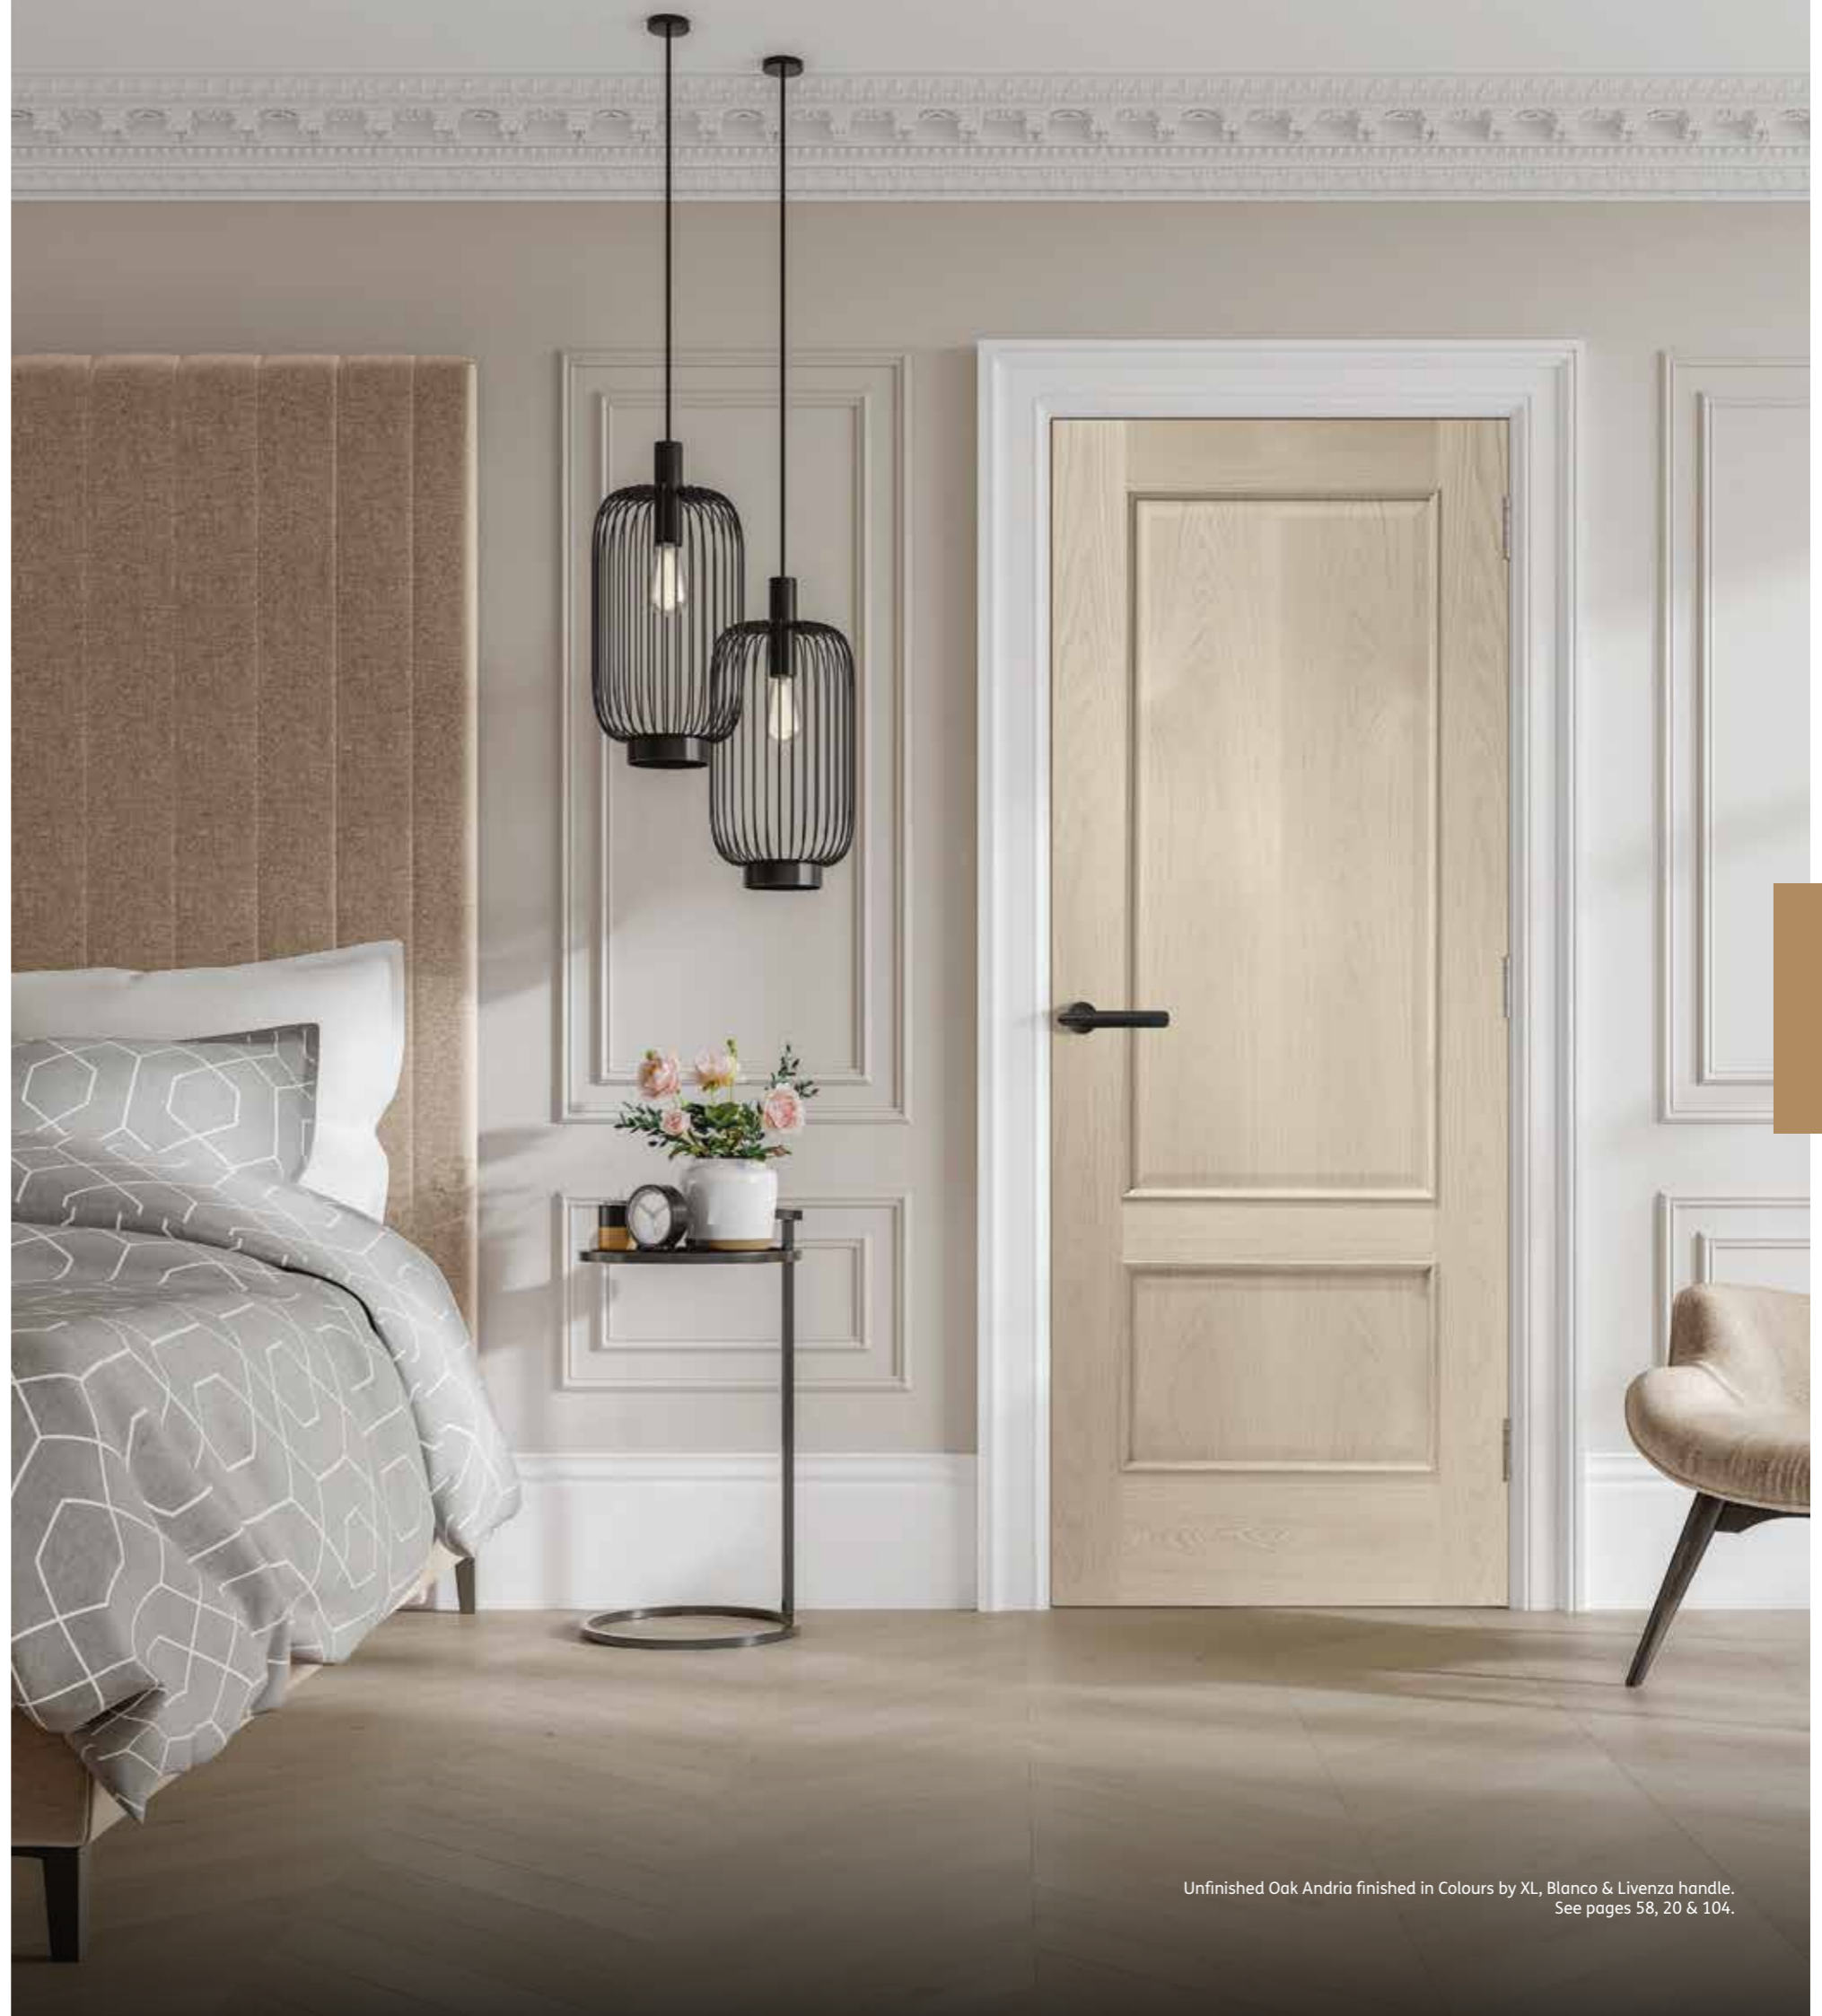

Our Services

Make a statement

Be it a traditional or contemporary interior, make a bold impact and cater to your space with Colours by XL.

With Colours by XL, our skilled craftsmen handle the hard work. Spraying and finishing to the same exacting standards you'd expect of any tradesperson, and achieving the kind of beautiful finish that can make a room shine.