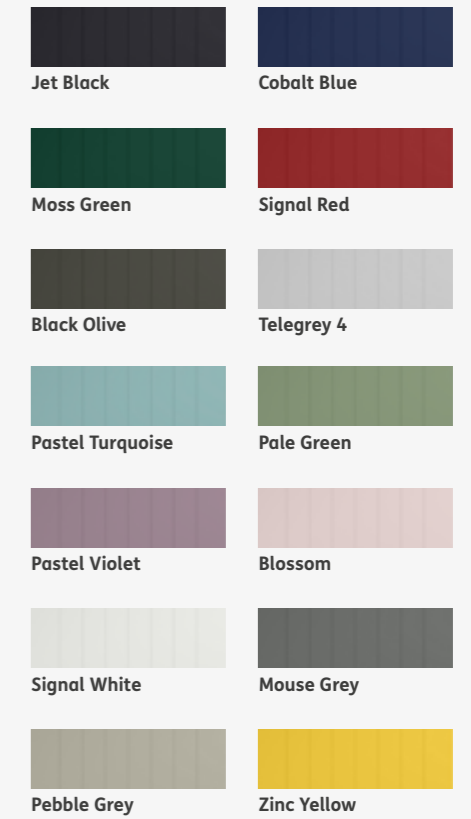

Colours available

Choose from a carefully selected range of styles, from traditional to modern. Whatever you choose, a stunning external door can complement or contrast your home's exterior aesthetic.

Please note: Whilst we've made every effort to ensure the doors displayed on this page match the colour on our Tricoya doors, we can't guarantee a complete match with the finished RAL colour. We recommend you request a colour swatch before ordering.